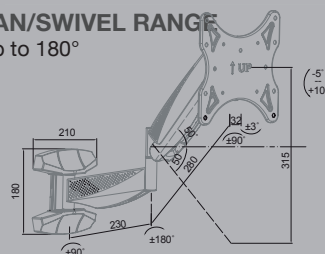

#### MOUNTING PATTERN

200 x 100, 200 x 200, 300 x 200, 400 x 200  
300 x 300, 400 x 300, 400 x 400mm

### PROFILE

2.3" - 21.9" (5.8 - 55.5 cm)

### PAN/SWIVEL RANGE

Up to 180°